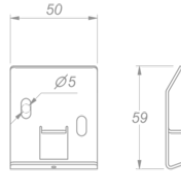

Lighting
Wall 245
Mineral Black

EAN 5414425254033

Functions & features

- Control method Gesture Control

Dimensions

- Product dimensions (WxDxH) (mm) 2437 x 31 x 80

Lighting

- Functional lighting type LED
- Functional light dimmable ▪
- Gross luminous flux functional lighting (Lm) 7200
- Color functional light (K) 2700-4000
- Color Rendering Index (CRI) ≥95
- Ambient lighting type LED
- Ambient light dimmable ▪
- Gross luminous flux ambient lighting (Lm) 2495
- Color ambient light (K) RGBW

Technical specifications

- Maximum power (W) 96
- Voltage appliance (V) 100-240
- Frequency (Hz) 50-60
- Power consumption in stand-by-mode (Ps) (W) 0
- Net weight (kg) 4
- Safetyclass II

A (1:2)