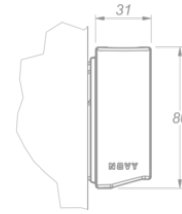

Lighting
Wall 245
Mineral Black

EAN 5414425254033

Functions & features

- Control method Gesture Control

Dimensions

- Product dimensions (WxDxH) (mm) 2437 x 31 x 80

Lighting

- Functional lighting type LED
- Functional light dimmable ▪
- Gross luminous flux functional lighting (Lm) 7200
- Color functional light (K) 2700-4000
- Color Rendering Index (CRI) ≥95
- Ambient lighting type LED
- Ambient light dimmable ▪
- Gross luminous flux ambient lighting (Lm) 2495
- Color ambient light (K) RGBW

Technical specifications

- Maximum power (W) 96
- Voltage appliance (V) 100-240
- Frequency (Hz) 50-60
- Power consumption in stand-by-mode (Ps) (W) 0
- Net weight (kg) 4
- Safetyclass II

A (1:2)